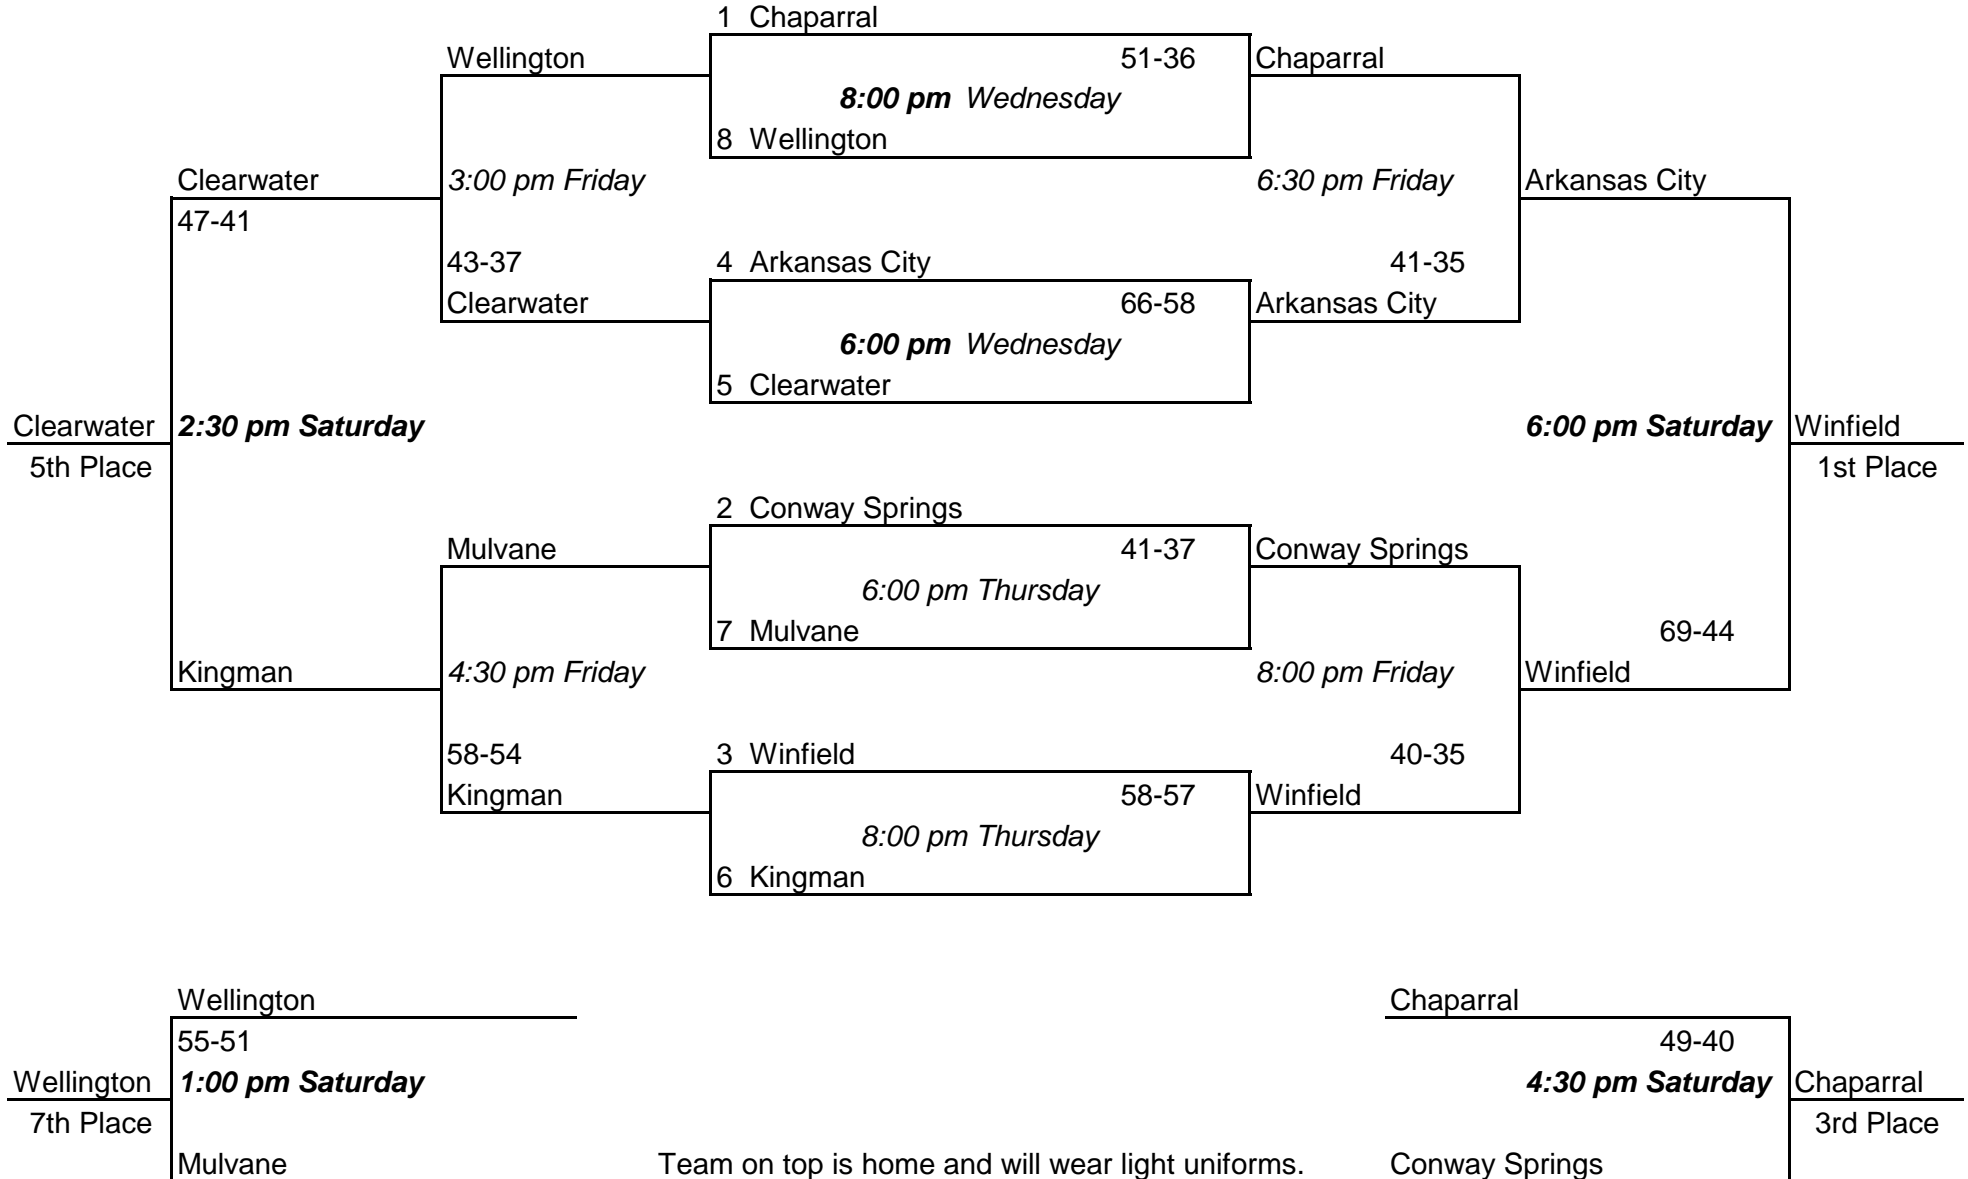

# CHAPARRAL ROADRUNNER CLASSIC JANUARY 20, 21, 22, 23, 2010

## Losers' Bracket

## Winners' Bracket

1 Chaparral  
51-36  
**8:00 pm Wednesday**  
8 Wellington

Wellington  
3:00 pm Friday  
43-37  
Clearwater

Chaparral  
6:30 pm Friday  
41-35  
Arkansas City

4 Arkansas City  
66-58  
**6:00 pm Wednesday**  
5 Clearwater