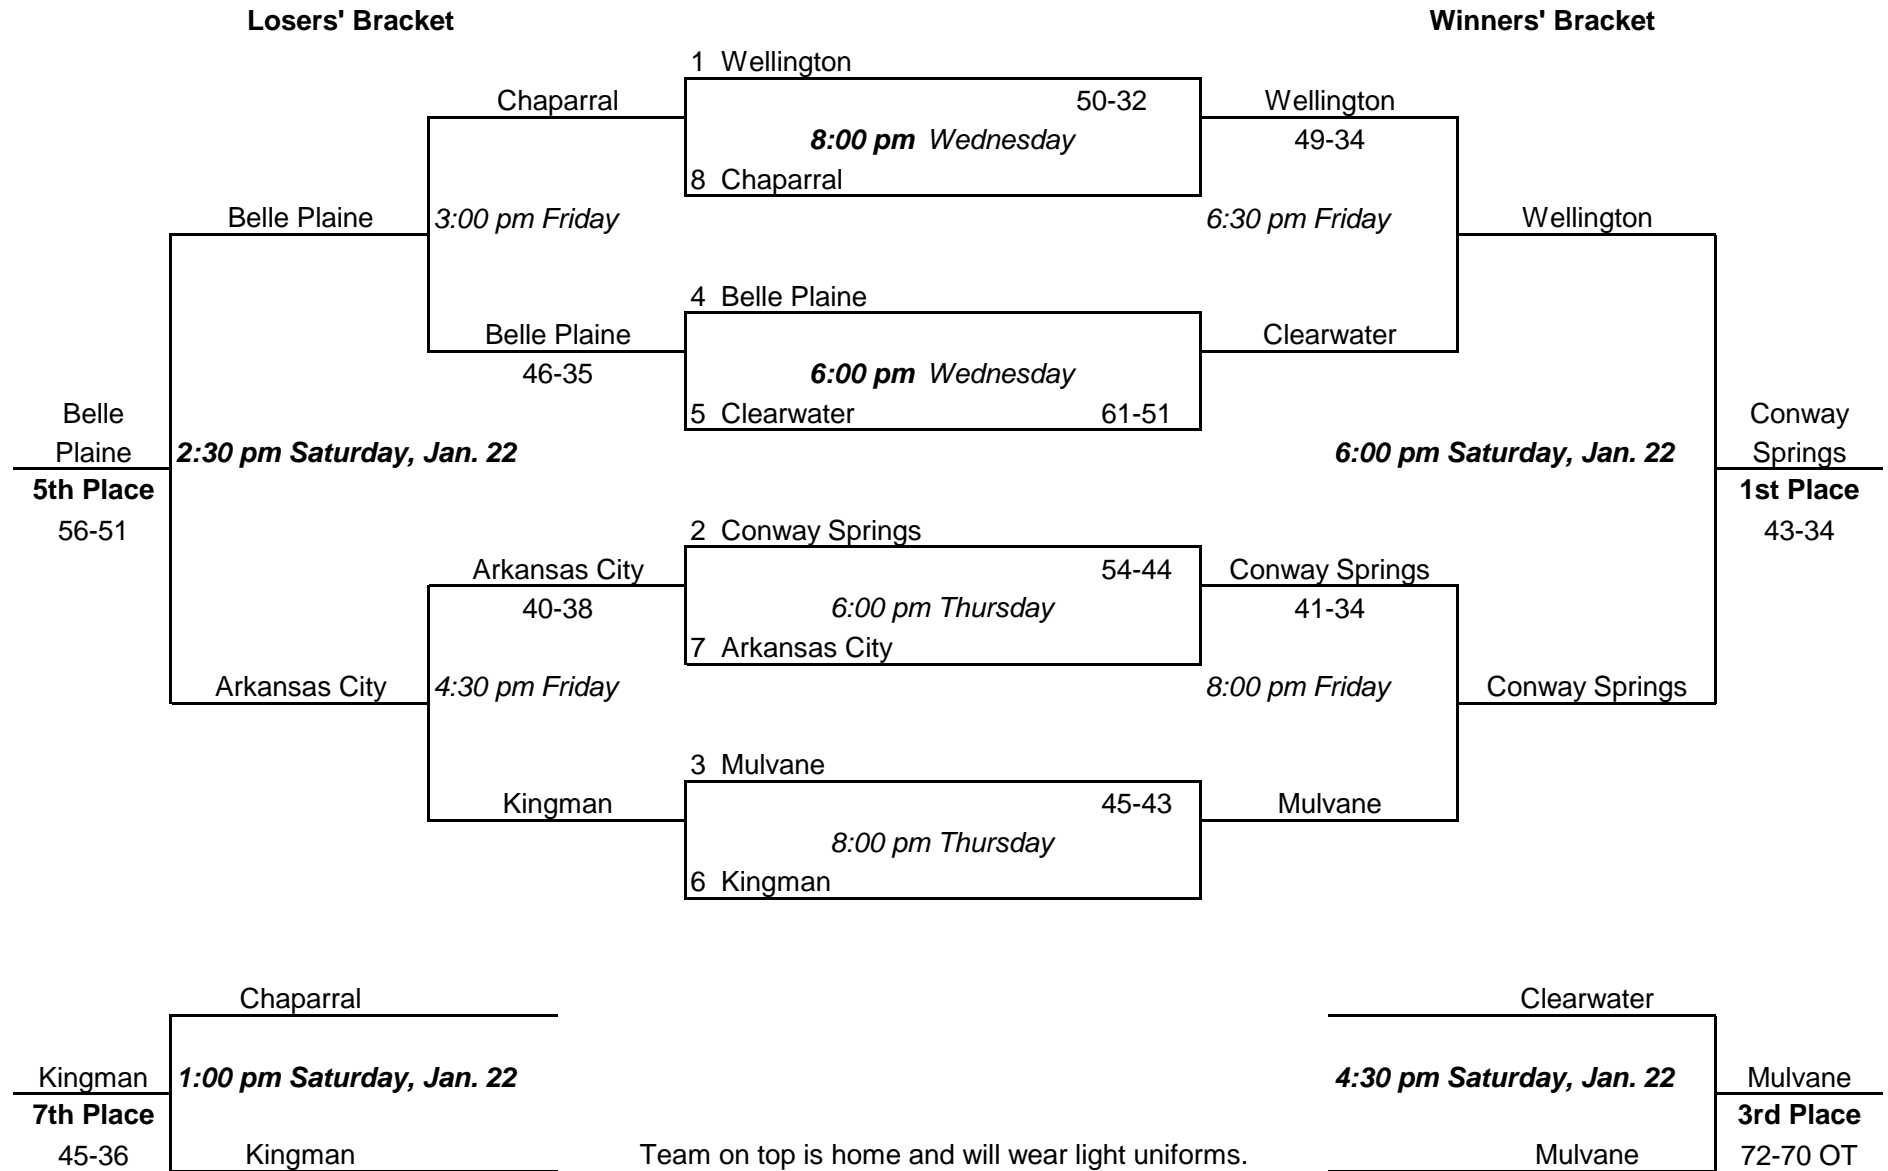

CHAPARRAL ROADRUNNER CLASSIC

JANUARY 19, 20, 21, 22, 2011

Losers' Bracket

Chaparral vs 1 Wellington (50-32) **8:00 pm Wednesday**

Belle Plaine vs 8 Chaparral **3:00 pm Friday**

Belle Plaine vs 4 Belle Plaine (46-35) **6:00 pm Wednesday**

Arkansas City vs 2 Conway Springs (54-44) **6:00 pm Thursday**

Arkansas City vs 7 Arkansas City **4:30 pm Friday**

Kingman vs 3 Mulvane (45-43) **8:00 pm Thursday**

Kingman vs 6 Kingman **8:00 pm Thursday**

5th Place Belle Plaine (56-51) vs Arkansas City **2:30 pm Saturday, Jan. 22**

7th Place Kingman (45-36) vs Kingman **1:00 pm Saturday, Jan. 22**

Winners' Bracket

Wellington vs 49-34 **6:30 pm Friday**

Clearwater vs 5 Clearwater (61-51) **6:00 pm Saturday, Jan. 22**