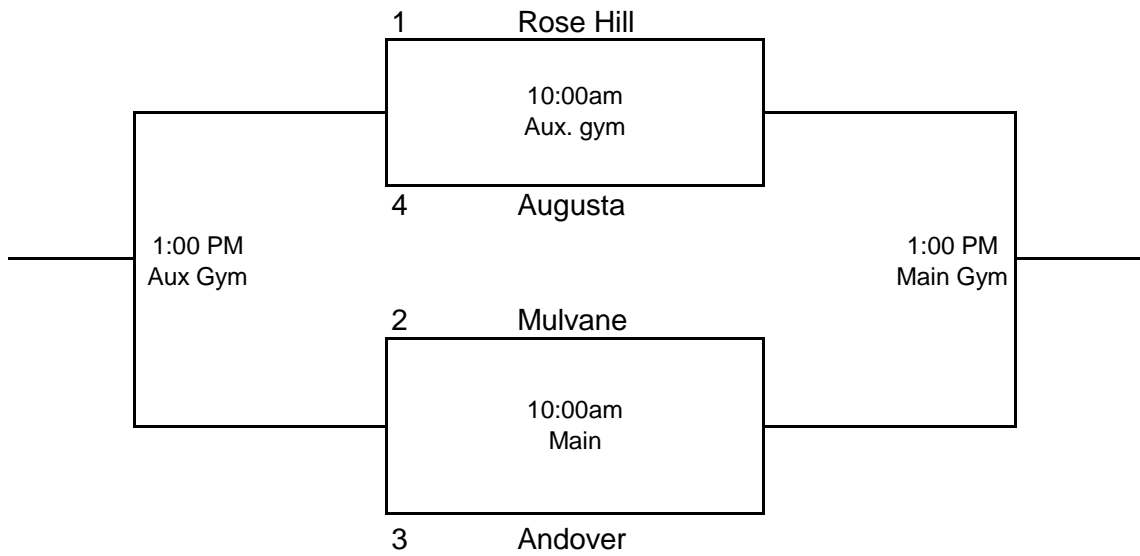

Mulvane High School

FRESHMEN BASKETBALL TOURNAMENT

2010

The top team on the bracket will be the "home" team and wear "light" color jerseys.

Boys

Girls